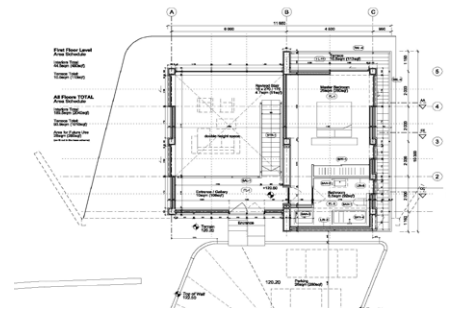

# Johns House Cap Estate

under construction

Situated in the northern Hills of Cap Estate, St Lucia, the House design follows the striking features of the site. The house opens up towards the stunning panoramic views over the northern tip of the island, while the south facades remain mainly closed to provide shade from the predominantly southern sun. The roof takes the shape of a double wing, which opens towards the east side to catch the constant Atlantic sea breeze and hence providing natural ventilation and cooling to the house.

**Johns House**  
Cap Estate, Saint Lucia

Mathias Koester Architects

House with view over the Caribbean Sea and double wing roof for natural ventilation

Concept design to Construction  
2008 | 12