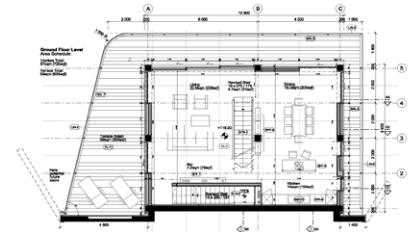

# Johns House Cap Estate

under construction

Situated in the northern Hills of Cap Estate, St Lucia, the House design follows the striking features of the site. The house opens up towards the stunning panoramic views over the northern tip of the island, while the south facades remain mainly closed to provide shade from the predominantly southern sun. The roof takes the shape of a double wing, which opens towards the east side to catch the constant Atlantic sea breeze and hence providing natural ventilation and cooling to the house.

**Johns House**  
Cap Estate, Saint Lucia

Mathias Koester Architects

House with view over the Caribbean Sea and double wing roof for natural ventilation

Concept design to Construction  
2008 | 12