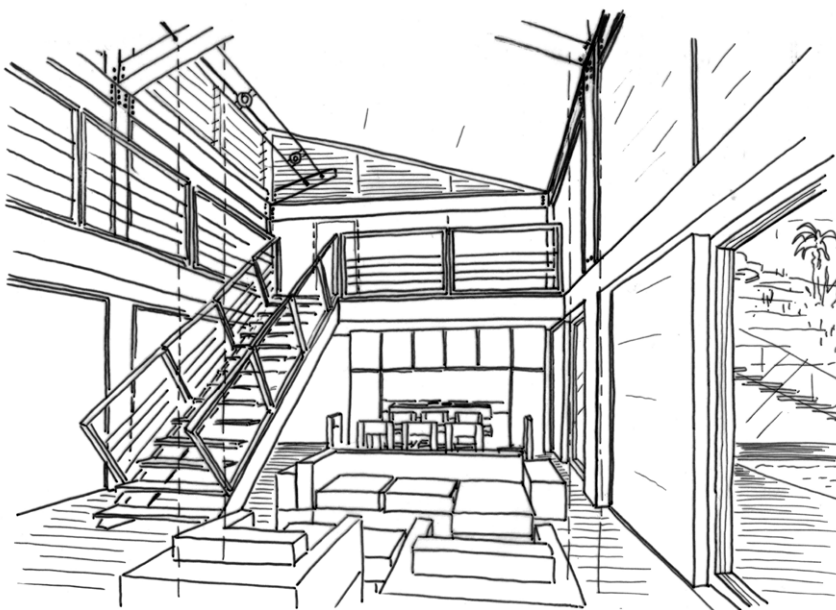

# Johns House Cap Estate

under construction

Situated in the northern Hills of Cap Estate, St Lucia, the House design follows the striking features of the site. The house opens up towards the stunning panoramic views over the northern tip of the island, while the south facades remain mainly closed to provide shade from the predominantly southern sun. The roof takes the shape of a double wing, which opens towards the east side to catch the constant Atlantic sea breeze and hence providing natural ventilation and cooling to the house.

**Johns House**  
Cap Estate, Saint Lucia

Mathias Koester Architects

House with view over the Caribbean Sea and double wing roof for natural ventilation

Concept design to Construction  
2008 | 12