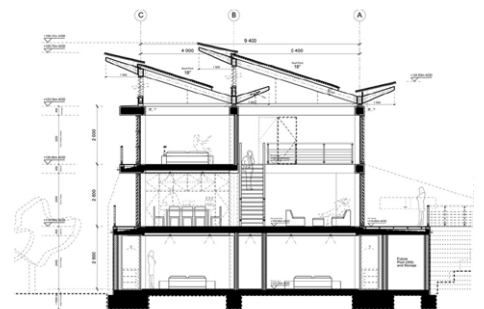

# Johns House Cap Estate

under construction

Situated in the northern Hills of Cap Estate, St Lucia, the House design follows the striking features of the site. The house opens up towards the stunning panoramic views over the northern tip of the island, while the south facades remain mainly closed to provide shade from the predominantly southern sun. The roof takes the shape of a double wing, which opens towards the east side to catch the constant Atlantic sea breeze and hence providing natural ventilation and cooling to the house.

**Johns House**  
Cap Estate, Saint Lucia

Mathias Koester Architects

House with view over the Caribbean Sea and double wing roof for natural ventilation

Concept design to Construction  
2008 | 12