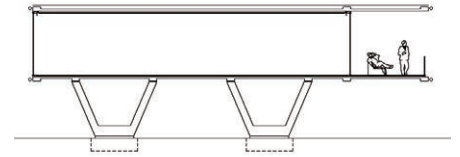

Casa al Mar Costa Blanca

concept

Elevated on a cliffside on the Mediterranean sea the 'Casa al Mar' is defined by its spacious open plan living with panoramic views over the sea and surrounding hills and mountains of the site. The rooms are separated by the central timber clad island, which incorporates all service functions of the house like the staircase, the bathrooms and the kitchen. An elevated walkway connects the street to the entrance and balcony area while car parking is set in the shade below the house.

Casa al Mar
Costa Blanca, Spain

Mathias Koester Architect

Open plan house lifted above the cliff edge with panoramic views over the Mediterranean

Concept design
2017