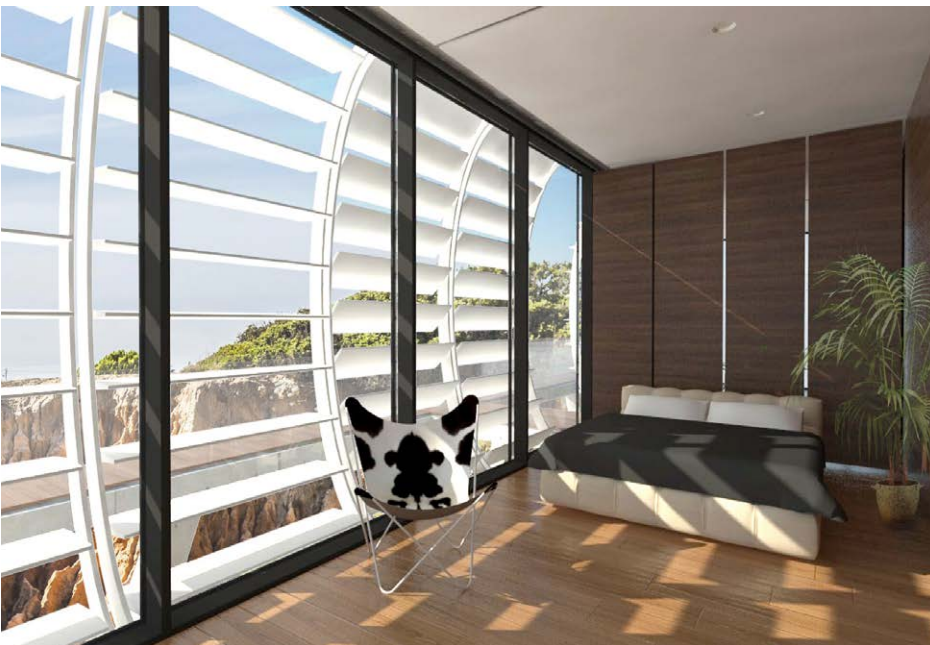

Casa al Mar Costa Blanca

concept

Elevated on a cliffside on the Mediterranean sea the 'Casa al Mar' is defined by its spacious open plan living with panoramic views over the sea and surrounding hills and mountains of the site. The rooms are separated by the central timber clad island, which incorporates all service functions of the house like the staircase, the bathrooms and the kitchen. An elevated walkway connects the street to the entrance and balcony area while car parking is set in the shade below the house.

Casa al Mar
Costa Blanca, Spain

Mathias Koester Architect

Open plan house lifted above the cliff edge with panoramic views over the Mediterranean

Concept design
2017