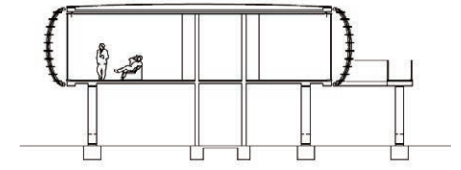

Casa al Mar Costa Blanca

concept

Elevated on a cliffside on the Mediterranean sea the 'Casa al Mar' is defined by its spacious open plan living with panoramic views over the sea and surrounding hills and mountains of the site. The rooms are separated by the central timber clad island, which incorporates all service functions of the house like the staircase, the bathrooms and the kitchen. An elevated walkway connects the street to the entrance and balcony area while car parking is set in the shade below the house.

Casa al Mar
Costa Blanca, Spain

Mathias Koester Architect

Open plan house lifted above the cliff edge with panoramic views over the Mediterranean

Concept design
2017