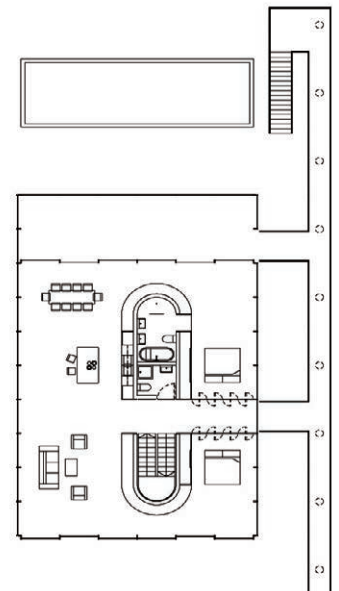

Casa al Mar Costa Blanca

concept

Elevated on a cliffside on the Mediterranean sea the 'Casa al Mar' is defined by its spacious open plan living with panoramic views over the sea and surrounding hills and mountains of the site. The rooms are separated by the central timber clad island, which incorporates all service functions of the house like the staircase, the bathrooms and the kitchen. An elevated walkway connects the street to the entrance and balcony area while car parking is set in the shade below the house.

Casa al Mar
Costa Blanca, Spain

Mathias Koester Architect

Open plan house lifted above the cliff edge with panoramic views over the Mediterranean

Concept design
2017